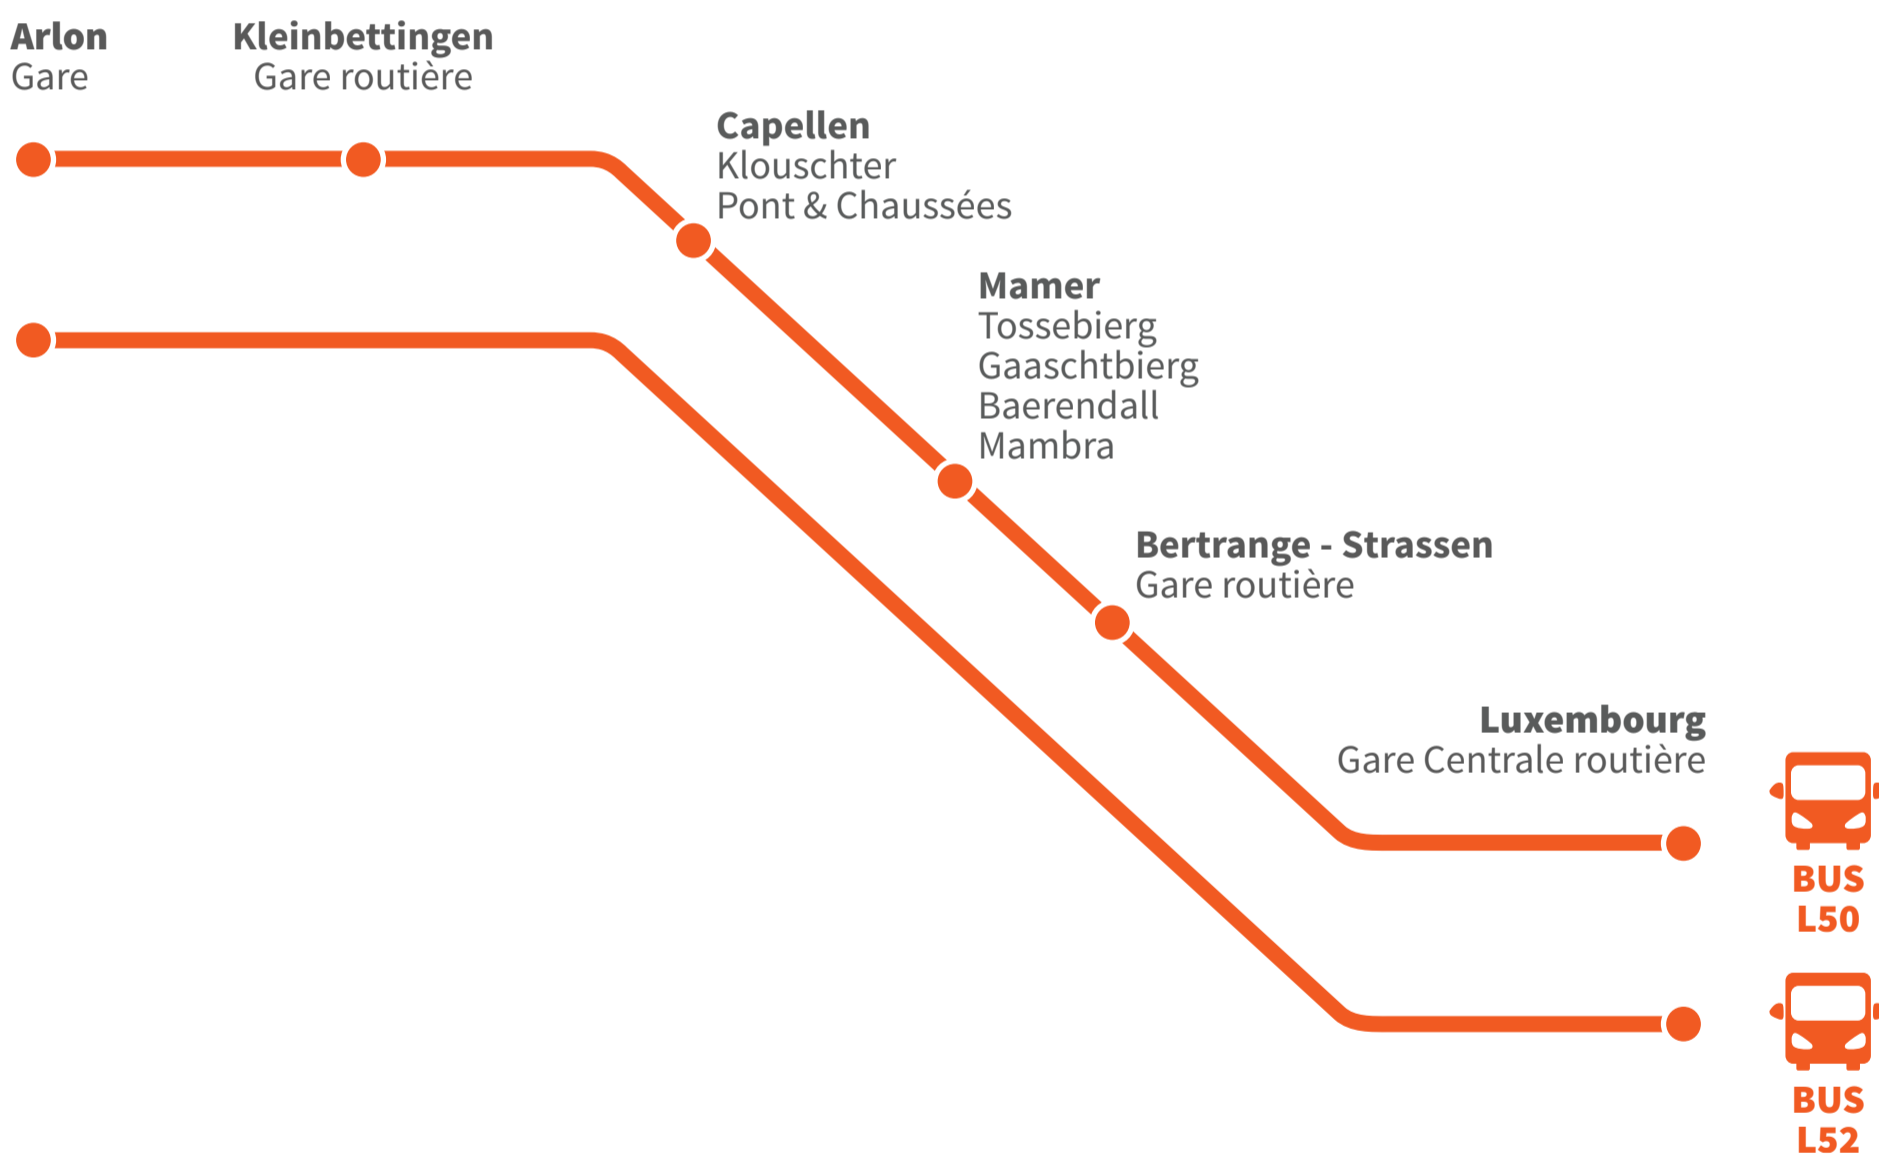

TRAIN

BUS

INFO TRAVAUX

LUXEMBOURG - KLEINBETTINGEN - ARLON

Le samedi 10 mai et le dimanche 11 mai 2025

On Saturday the 10th of May until Sunday the 11th of May 2025

HORAIRES
TIMETABLES

ARRÊTS DE BUS
BUS STOPS